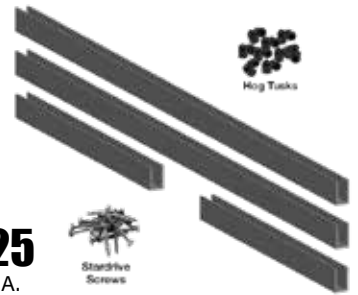

LINX PERGOLA KITS

PARR
LUMBER

Build your own pergola in a snap!

Starting At:
\$50⁶⁰
EA.

Wild Hog Railing Panels

6 ft. & 8 ft. Lengths - 366WHWBG, 366WHWBP, 368WHWBG, 368WHWBPA

Starting At:
\$93⁰⁰
EA.

Wild Hog Fencing Panels

6 ft. Lengths - 6072WHWBG, 6072WHWBP

4x4 Brackets
Starting At:
\$29²⁴
EA.

Wild Hog LINX Brackets

6x6 Brackets Starting At: \$36.16 EA.

Starting At:
\$163⁰⁰
EA.

Wild STIX 6 in. x 6 in. Engineered Lumber
8 ft., 10 ft. & 12 ft. Lengths

Starting At:
\$83²⁵
EA.

Wild Hog Track Kits

Includes Tracks Tusks and Screws
6 ft. & 8 ft. Lengths

JOBSITE SPECIALS

\$332⁹⁹
EA.

Occidental Leather

9855 Adjustable Fat Lip Tool Belt
24 Pocket 10 in. deep industrial nylon bags. D-Rings for use with suspension systems (56628) - Reg. \$368.99